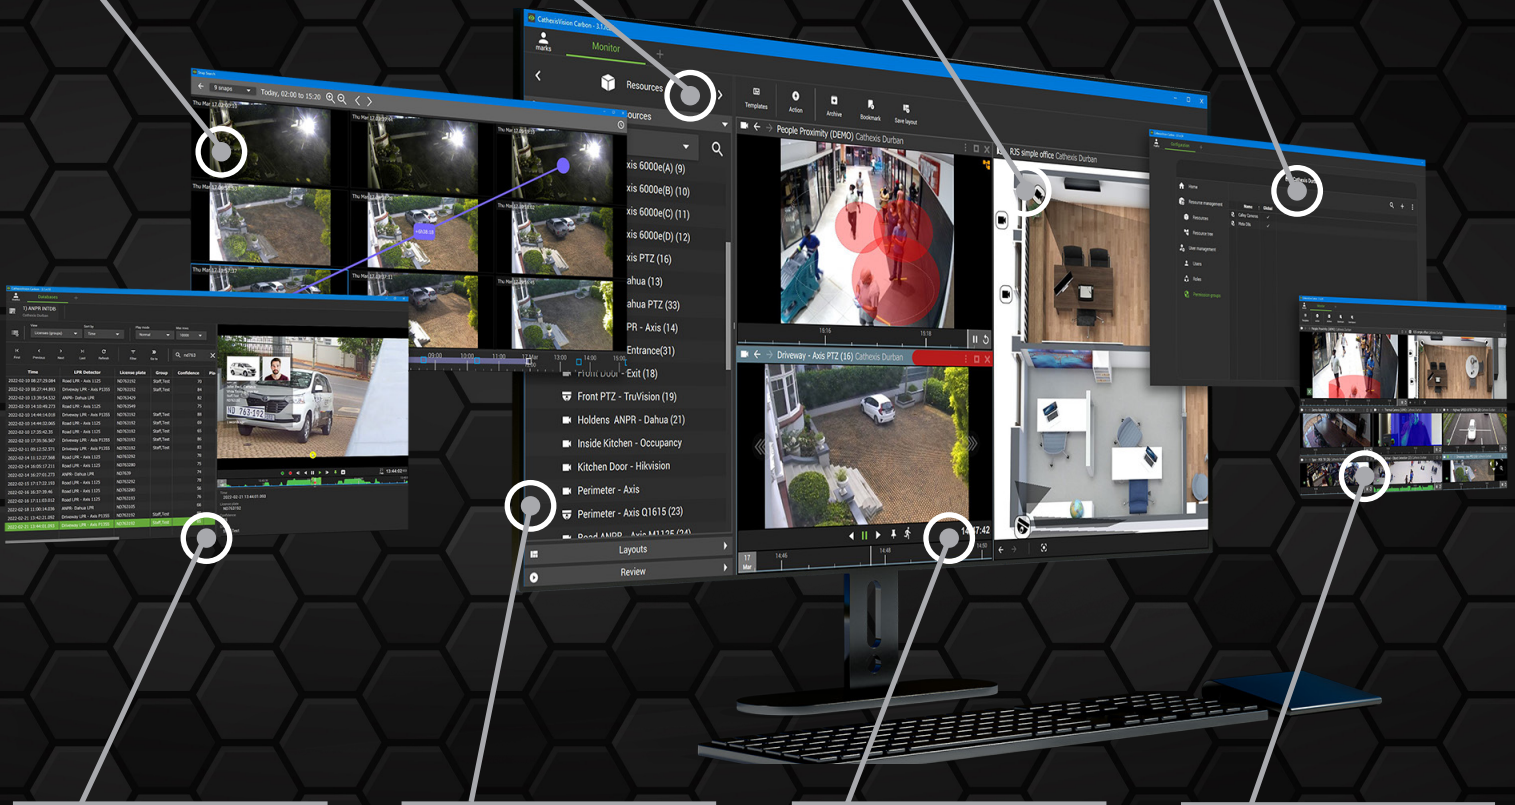

Cathexis Vision[®]

Carbon[™]

Carbon is a sleek user interface with an **enhanced feature set.**

Smart Search tools

Improved event monitoring

Interactive maps

Roles, groups & unlimited user levels

Integration database analysis

Sophisticated database filtering

Shared access across devices

Enhanced evidence building & archiving

With improved performance, Carbon offers the ultimate in operator **ease-of-use.**